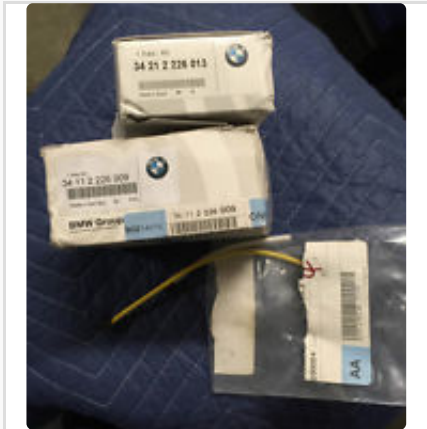

From: eBay ebay@ebay.com
Subject: ORDER: BMW OEM Front & Rear Brake Pads & Sensors S38 M5 M6 e24 M635 87 88 89 FACTORY
Date: May 18, 2016 at 3:00 PM
To: [REDACTED]

Confirmed. ETA: Fri. May. 20 - Tue. May. 24. eBay will update the estimate when it ships to 1465 Balboa Ave.

Hi [REDACTED] - Order confirmed. eBay will update you when your order ships to 1465 Balboa Ave

PAID : \$140.00 with PayPal

[View order details](#)

**BMW OEM Front & Rear Brake Pads & Sensors
S38 M5 M6 e24 M635 87 88 89 FACTORY**

Estimated delivery: Fri. May. 20 - Tue. May. 24

Item Id: 231902647670
Transaction Id 1318335054013
Quantity: 1

To complement your purchase

[REAR KIT]RELIANCE REPLACEMENT

Parking Brake Hardware Kit-Textar...